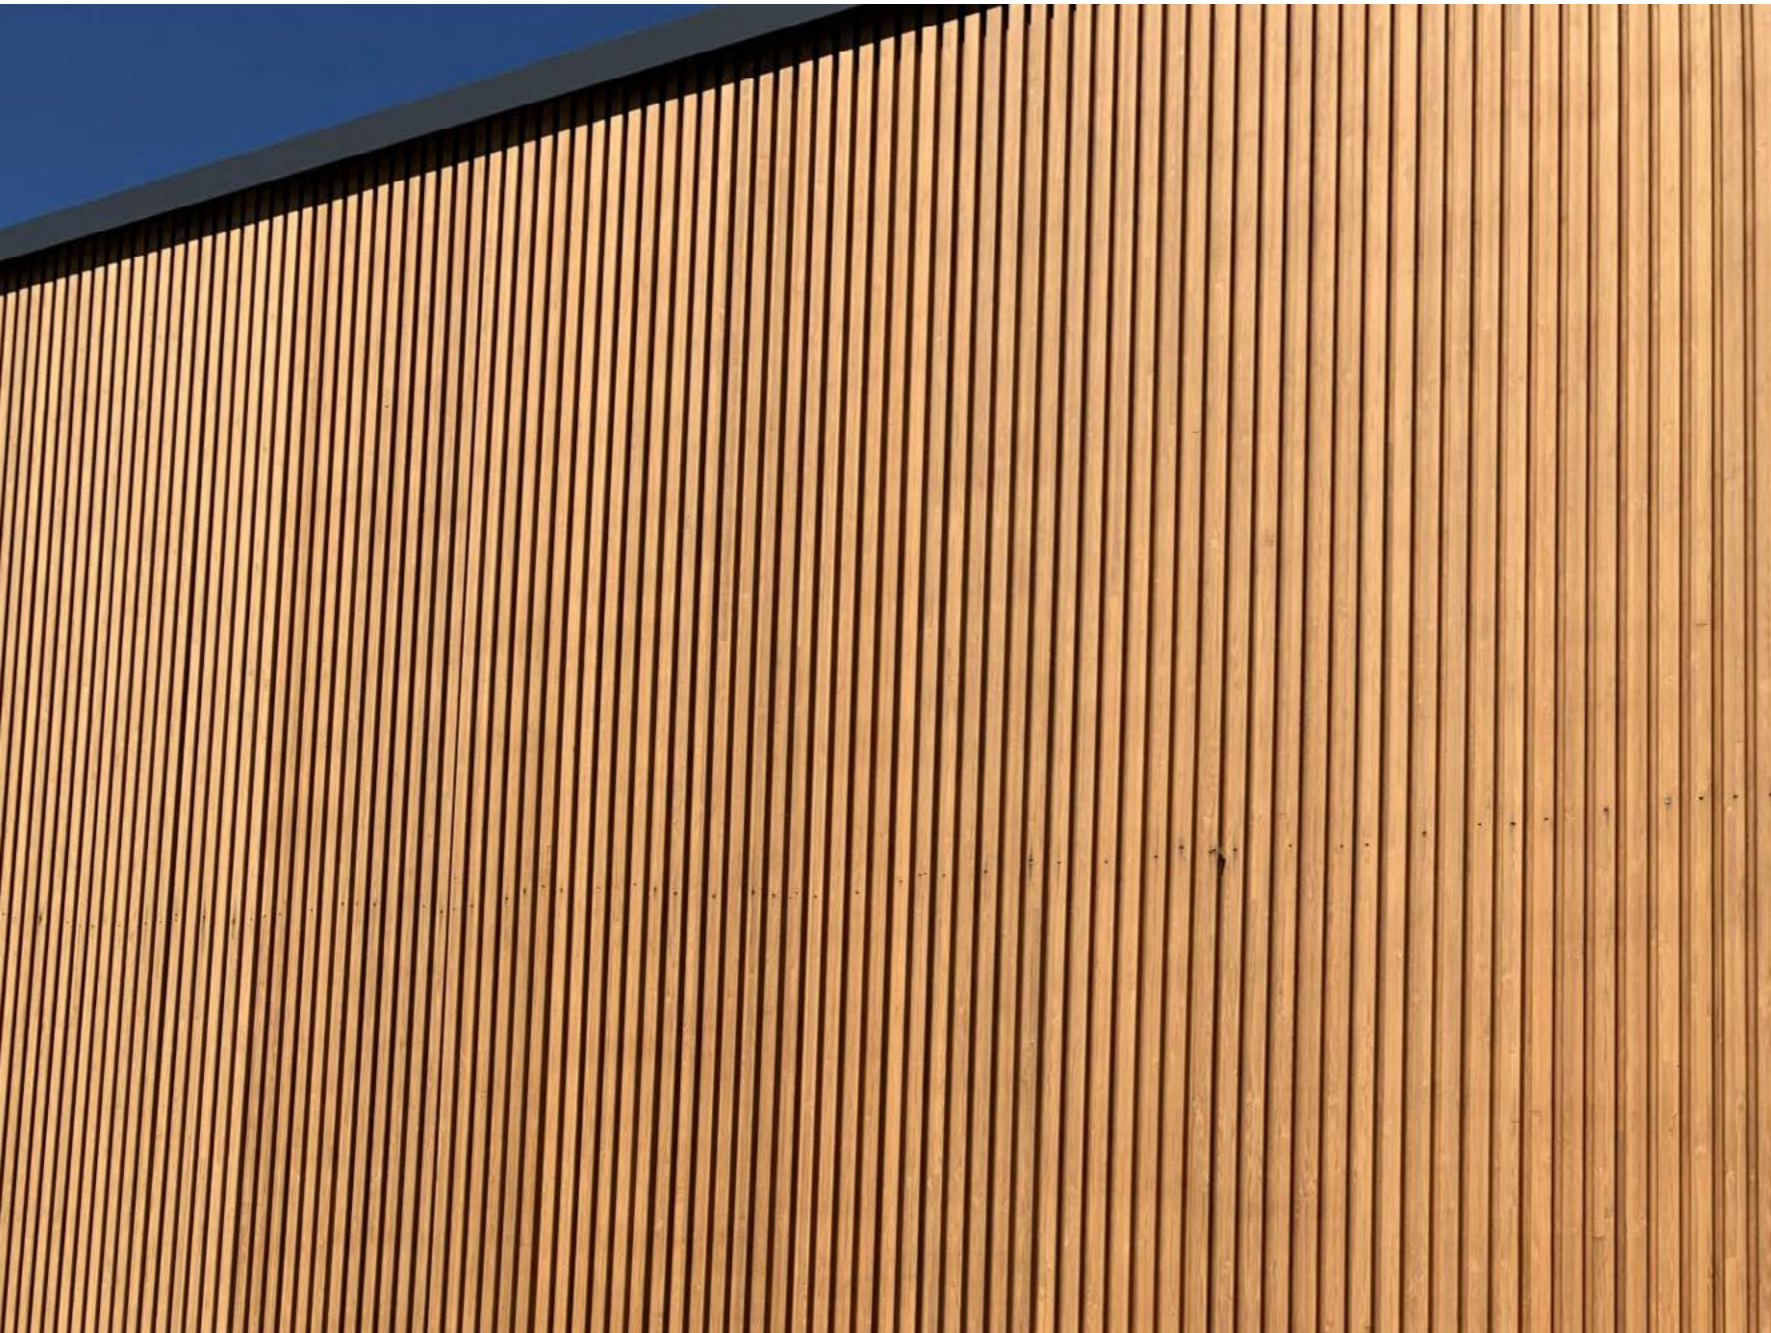

PAINEL DE BAMBU

RIPADO

PAINEL DE BAMBU

RIPADO

PAINEL DE BAMBU

RIPADO

PAINEL DE BAMBU

RIPADO

PAINEL BAMBU RIPADO

TAMANHO

2900 x 140 x 18mm